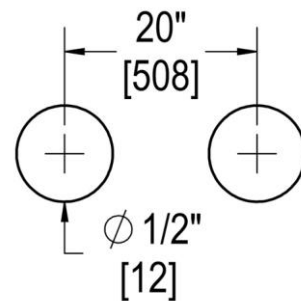

OCEANA

20" C/C SINGLE-SIDED TOWEL BAR

Product Code: OCN80132

portals

MATERIALS

Solid & tubular brass components, stainless steel fasteners, and clear polycarbonate washers

FUNCTION DETAILS & PRODUCT NOTES

- Product design coordinates with other shower & bathroom hardware in the Oceana suite.
- Continuous hardware profile appears to flow through glass.
- Backplates for single-sided towel bars are designed to allow clearance for bypass doors.

TEMPLATE & INSTALLATION NOTES

Item requires glass fabrication according to template above and should only be used with tempered safety glass.

Glass Thickness	1/4" [6 mm] to 1/2" [12 mm]
Hole Diameter	1/2" [12 mm]