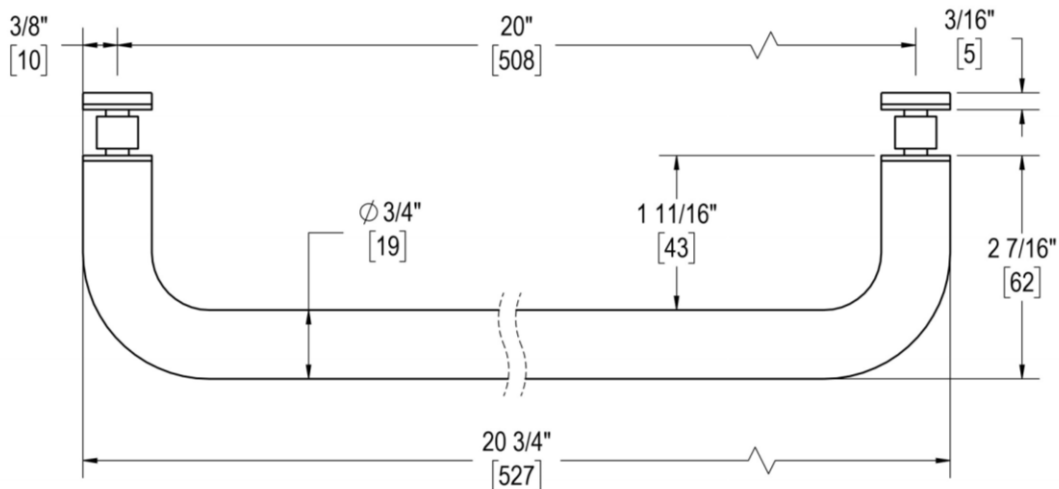

OCEANA

20" C/C SINGLE-SIDED TOWEL BAR

Product Code: OCN80132

portals

MATERIALS

Solid & tubular brass components, stainless steel fasteners, and clear polycarbonate washers

FUNCTION DETAILS & PRODUCT NOTES

- Product design coordinates with other shower & bathroom hardware in the Oceana suite.
- Continuous hardware profile appears to flow through glass.
- Backplates for single-sided towel bars are designed to allow clearance for bypass doors.

TEMPLATE & INSTALLATION NOTES

Item requires glass fabrication according to template above and should only be used with tempered safety glass.

Glass Thickness	1/4" [6 mm] to 1/2" [12 mm]
Hole Diameter	1/2" [12 mm]